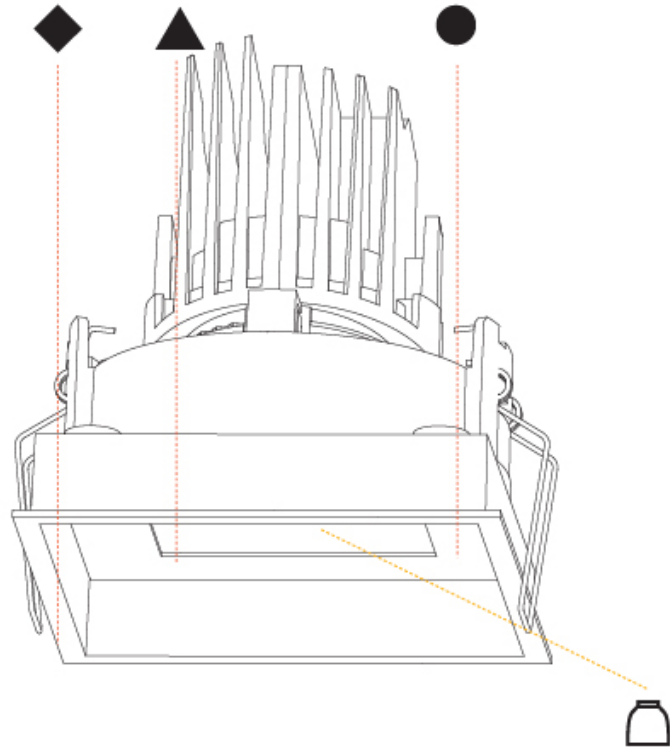

BIONIQ SQUARE ADJUSTABLE COMFORT RECESSED

A35362-

For Color / Finish Chart & Symbology see Appendix or product page downloadable area.

	27K	35K	30K	40K	°K
Color Temperature	2700K	3500K	3000K	4000K	
Reflector	20	40	60		
	20°	40°	60°		

ORDER-EXAMPLE: **L3XXXX-** 02 02 02 30K 20
Black Black Black 3000K 20°